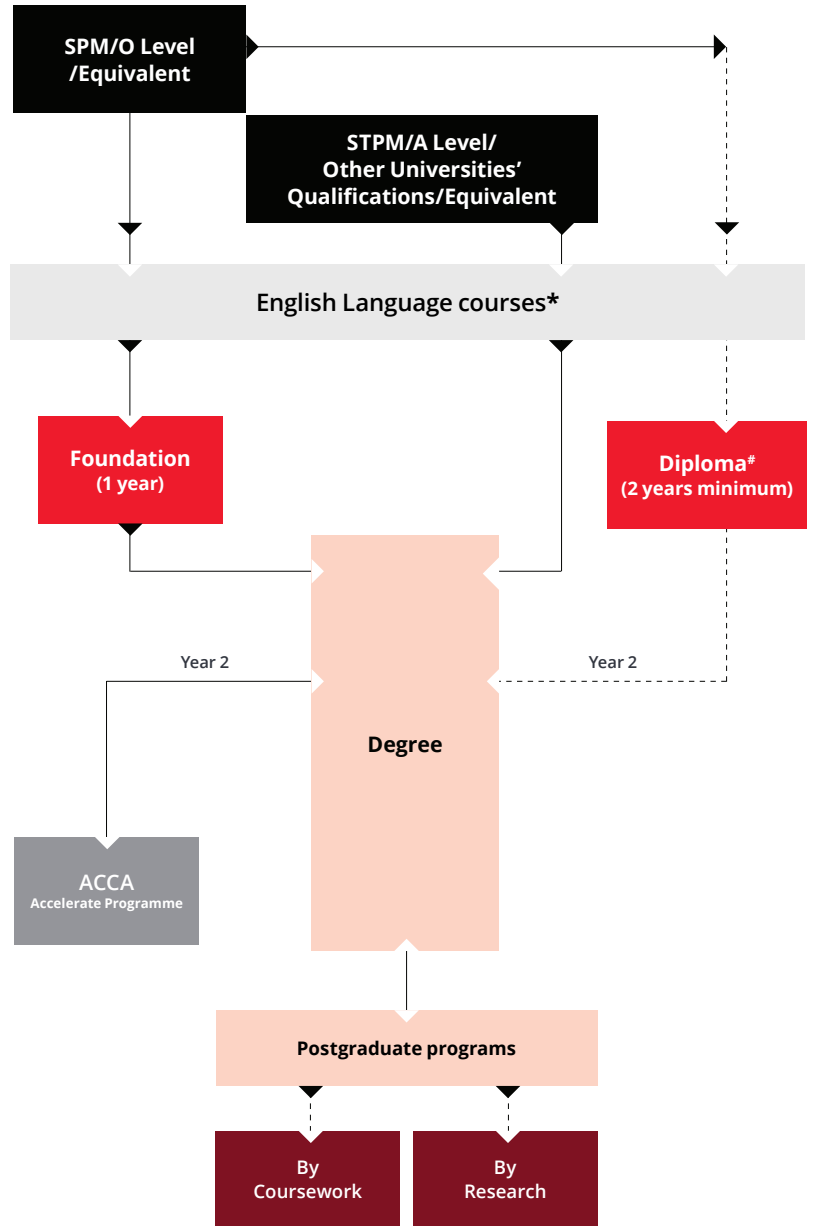

Swinburne University of Technology Sarawak Campus

Swinburne University of Technology Sarawak Campus in Kuching, Malaysia, is the international branch campus of Swinburne University of Technology in Melbourne, Australia.

We offer a range of undergraduate programs in business, arts, engineering, science, computing, media, and design. At Swinburne Sarawak, you'll benefit from lower tuition fees while earning the same globally recognised qualifications awarded by Swinburne University, Australia.

Join us and experience world-class education closer to home.

Why Swinburne?

95%* Employability	Graduate Employability Rate* *six months after graduation; Swinburne Sarawak Graduate Tracking 2022
	Australian education. Malaysia cost
	Great location, easy access to healthcare, transport, commercial hubs & city centre
	Home to students from more than 50 Countries

Your pathway options

Our degrees are for 3 years, while Honours degree are for 4 years and double degree is 4-5 years. Students can also take up the ACCA professional program in their 2nd year of study.

* students who do not meet the English Language requirement
# direct entry into 2nd year degree, with exemptions

2025 Intake Dates

Foundation	6 Jan, 3 Mar, 7 Jul, 2 Sep, 29 Sep
Diploma	3 Mar, 2 Sep
Degree	3 Mar, 2 Sep
ELICOS	17 Feb, 9 June, 15 Sep
Master of Arts (Teaching English to Speakers of Other Languages)	3 Mar, 2 Sep
Master of Construction Management Practice	3 Mar, 2 Sep
Master of Business Administration (International)	3 Mar, 19 May, 4 Aug, 20 Oct
Master of Information Technology	3 Mar, 4 Aug